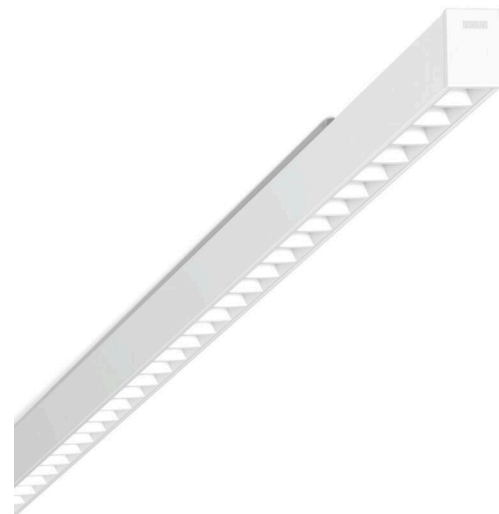

CHARACTERISTICS

Order number	60605044130
EAN number	4020863469109
Commodity code	94051190
Certification mark	IP 20, Protection class I, F, Indoor, CE
Impact resistance (IK rating)	IK02
Ambient temperatur	ta 25°C
Warranty period	5 years
State funding programs	BEG - Federal funding for efficient buildings (valid only for Germany)

ELECTRICAL ENGINEERING

Controller	Electronic driver (1 pcs.)
System output	36W
Mains voltage	230V/50Hz
Circuit breakers (inrush current)	15 pieces/B10, 25 pieces/B16, 26 pieces/C10, 42 pieces/C16
Energy efficiency class/light source	B

LIGHTING TECHNOLOGY

Placement	LED, Colour rendering/Light colour CRI ≥ 80 / 4000K
Colour tolerance (MacAdam)	3SDCM
Photobiological safety (Luminaire)	RG1
Nominal luminous flux	4659lm
LED service life	50000h L80/B10 (Tq 25°C)
Luminaire luminous efficiency	129lm/W
UGR lat./long.	24.6 / 21.5

MECHANICS

Housing colour	traffic white RAL 9016
Dimensions (LxWxH/DxH)	1411mm x 51mm x 81mm
Weight (net)	3.5kg
Cable entry KE (X/Y)	0mm/0mm
Type of installation	Ceiling-mounted single installation

Dimensions

L	1411 mm	Length
B	51 mm	Width
H	81 mm	Height
A1	900 mm	Mounting distance single mounting
X	0 mm	Distance cable infeed to the center of the luminaire on the X-axis
Y	0 mm	Distance cable infeed to the center of the luminaire on the Y-axis

DEEP-LINK

<https://www.regiolux.de/en/article/60605044130>

Reference	LED 4700lm 840
ηLB	100 %
Φ ↓/↑	100 % / 0 %
UGR lat./long.	24.6 / 21.5