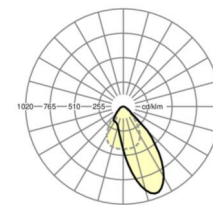

CHARACTERISTICS

Order number	60605044130
EAN number	4020863469109
Commodity code	94051190
Certification mark	IP 20, Protection class I, F, Indoor, CE
Impact resistance (IK rating)	IK02
Ambient temperatur	ta 25°C
Warranty period	5 years
State funding programs	BEG - Federal funding for efficient buildings (valid only for Germany)

ELECTRICAL ENGINEERING

Controller	Electronic driver (1 pcs.)
System output	36W
Mains voltage	230V/50Hz
Circuit breakers (inrush current)	15 pieces/B10, 25 pieces/B16, 26 pieces/C10, 42 pieces/C16
Energy efficiency class/light source	B

LIGHTING TECHNOLOGY

Placement	LED, Colour rendering/Light colour CRI ≥ 80 / 4000K
Colour tolerance (MacAdam)	3SDCM
Photobiological safety (Luminaire)	RG1
Nominal luminous flux	4659lm
LED service life	50000h L80/B10 (Tq 25°C)
Luminaire luminous efficiency	129lm/W
UGR lat./long.	24.6 / 21.5

MECHANICS

Housing colour	traffic white RAL 9016
Dimensions (LxWxH/DxH)	1411mm x 51mm x 81mm
Weight (net)	3.5kg
Cable entry KE (X/Y)	0mm/0mm
Type of installation	Ceiling-mounted single installation

Dimensions

L	1411 mm	Length
B	51 mm	Width
H	81 mm	Height
A1	900 mm	Mounting distance single mounting
X	0 mm	Distance cable infeed to the center of the luminaire on the X-axis
Y	0 mm	Distance cable infeed to the center of the luminaire on the Y-axis

DEEP-LINK

<https://www.regiolux.de/en/article/60605044130>